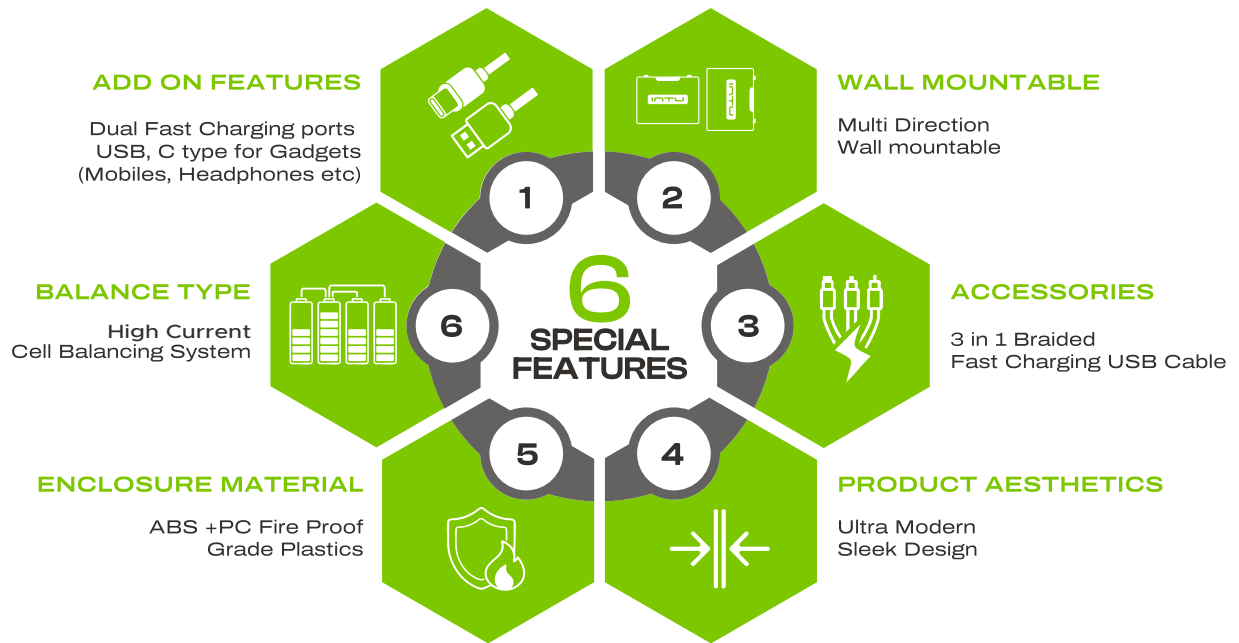

Over Discharge Protection

Over Current Protection

Short Circuit Protection

Temperature Protection

Auto Battery Balancing

INTU[®]

Introducing the future of energy storage a revolutionary lithium battery that combines **cutting-edge technology with stunning aesthetics**. Designed for modern users who value both performance and presentation, this next-gen battery is built to be **fire-safe, maintenance-free**, and exceptionally reliable.